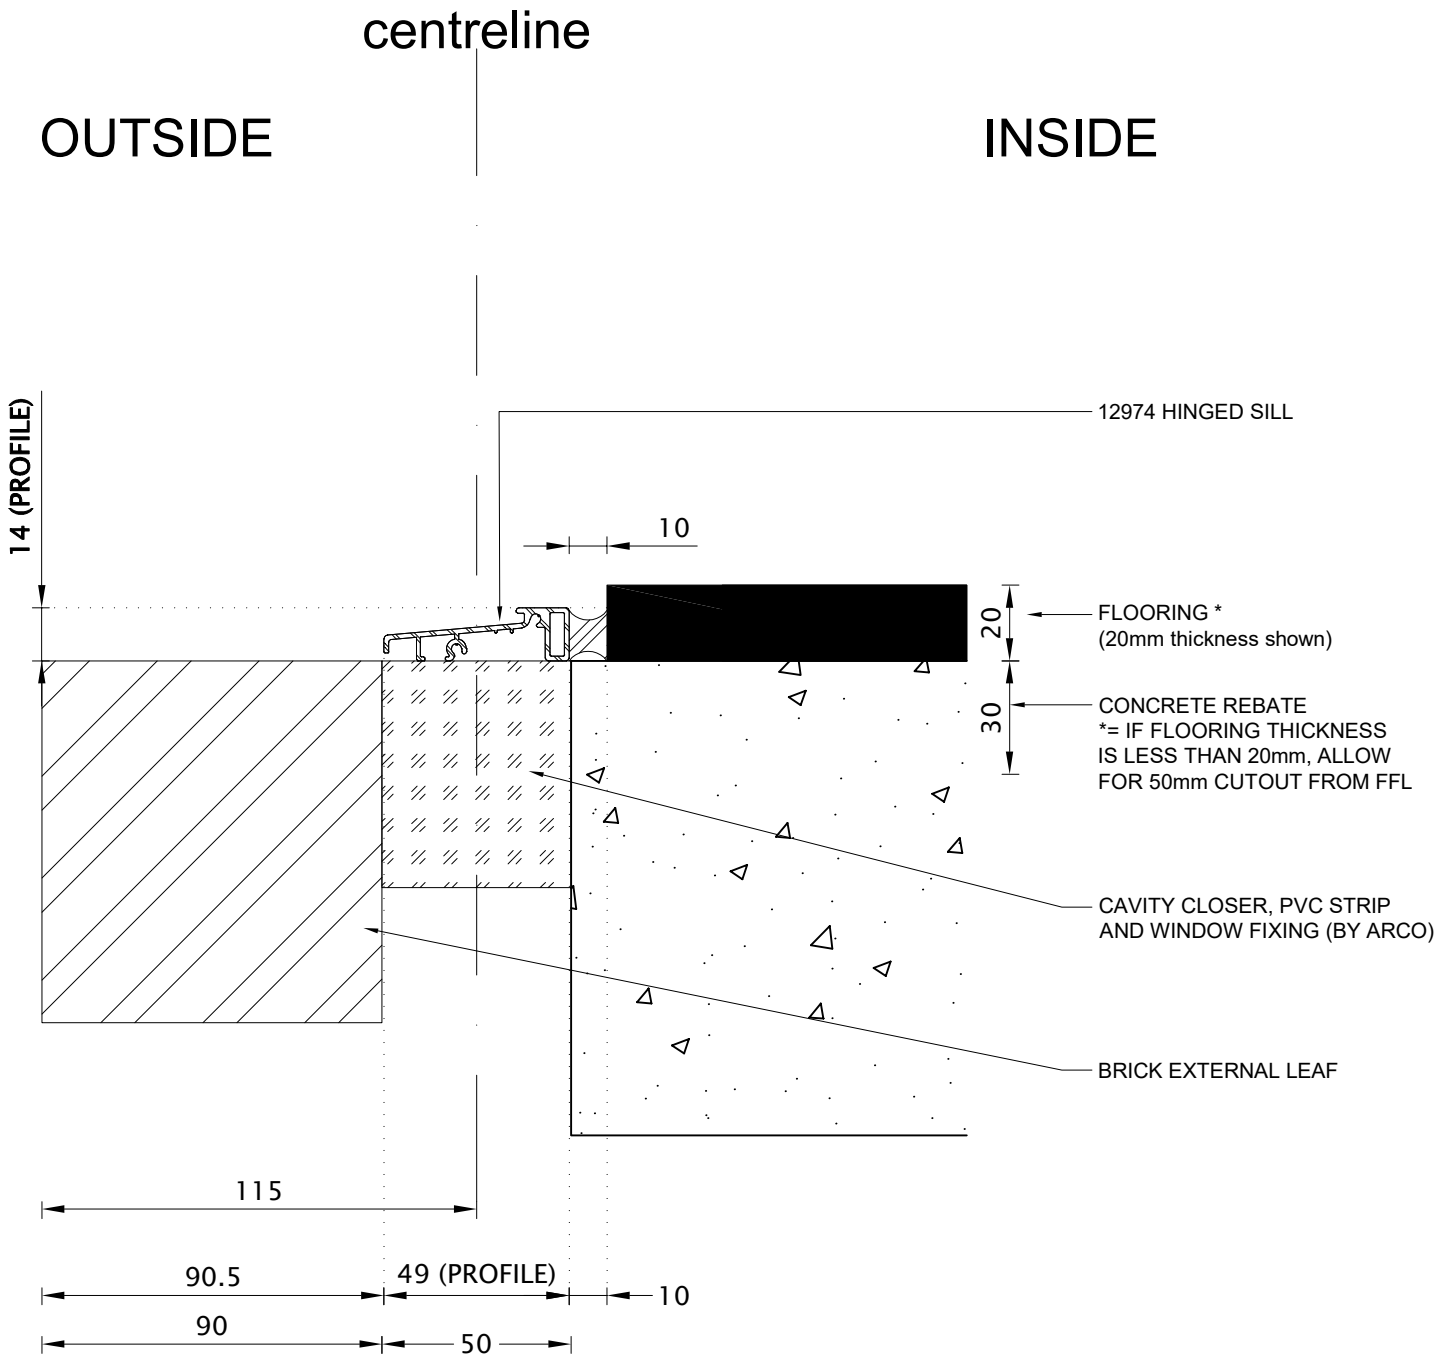

ARCO
DOUBLE GLAZING

12974 HINGED THRESHOLD BRICK OUTER LEAF CONCRETE DETAIL

ARCO
DOUBLE GLAZING

12974 HINGED THRESHOLD CONCRETE DETAIL

centreline

OUTSIDE

INSIDE